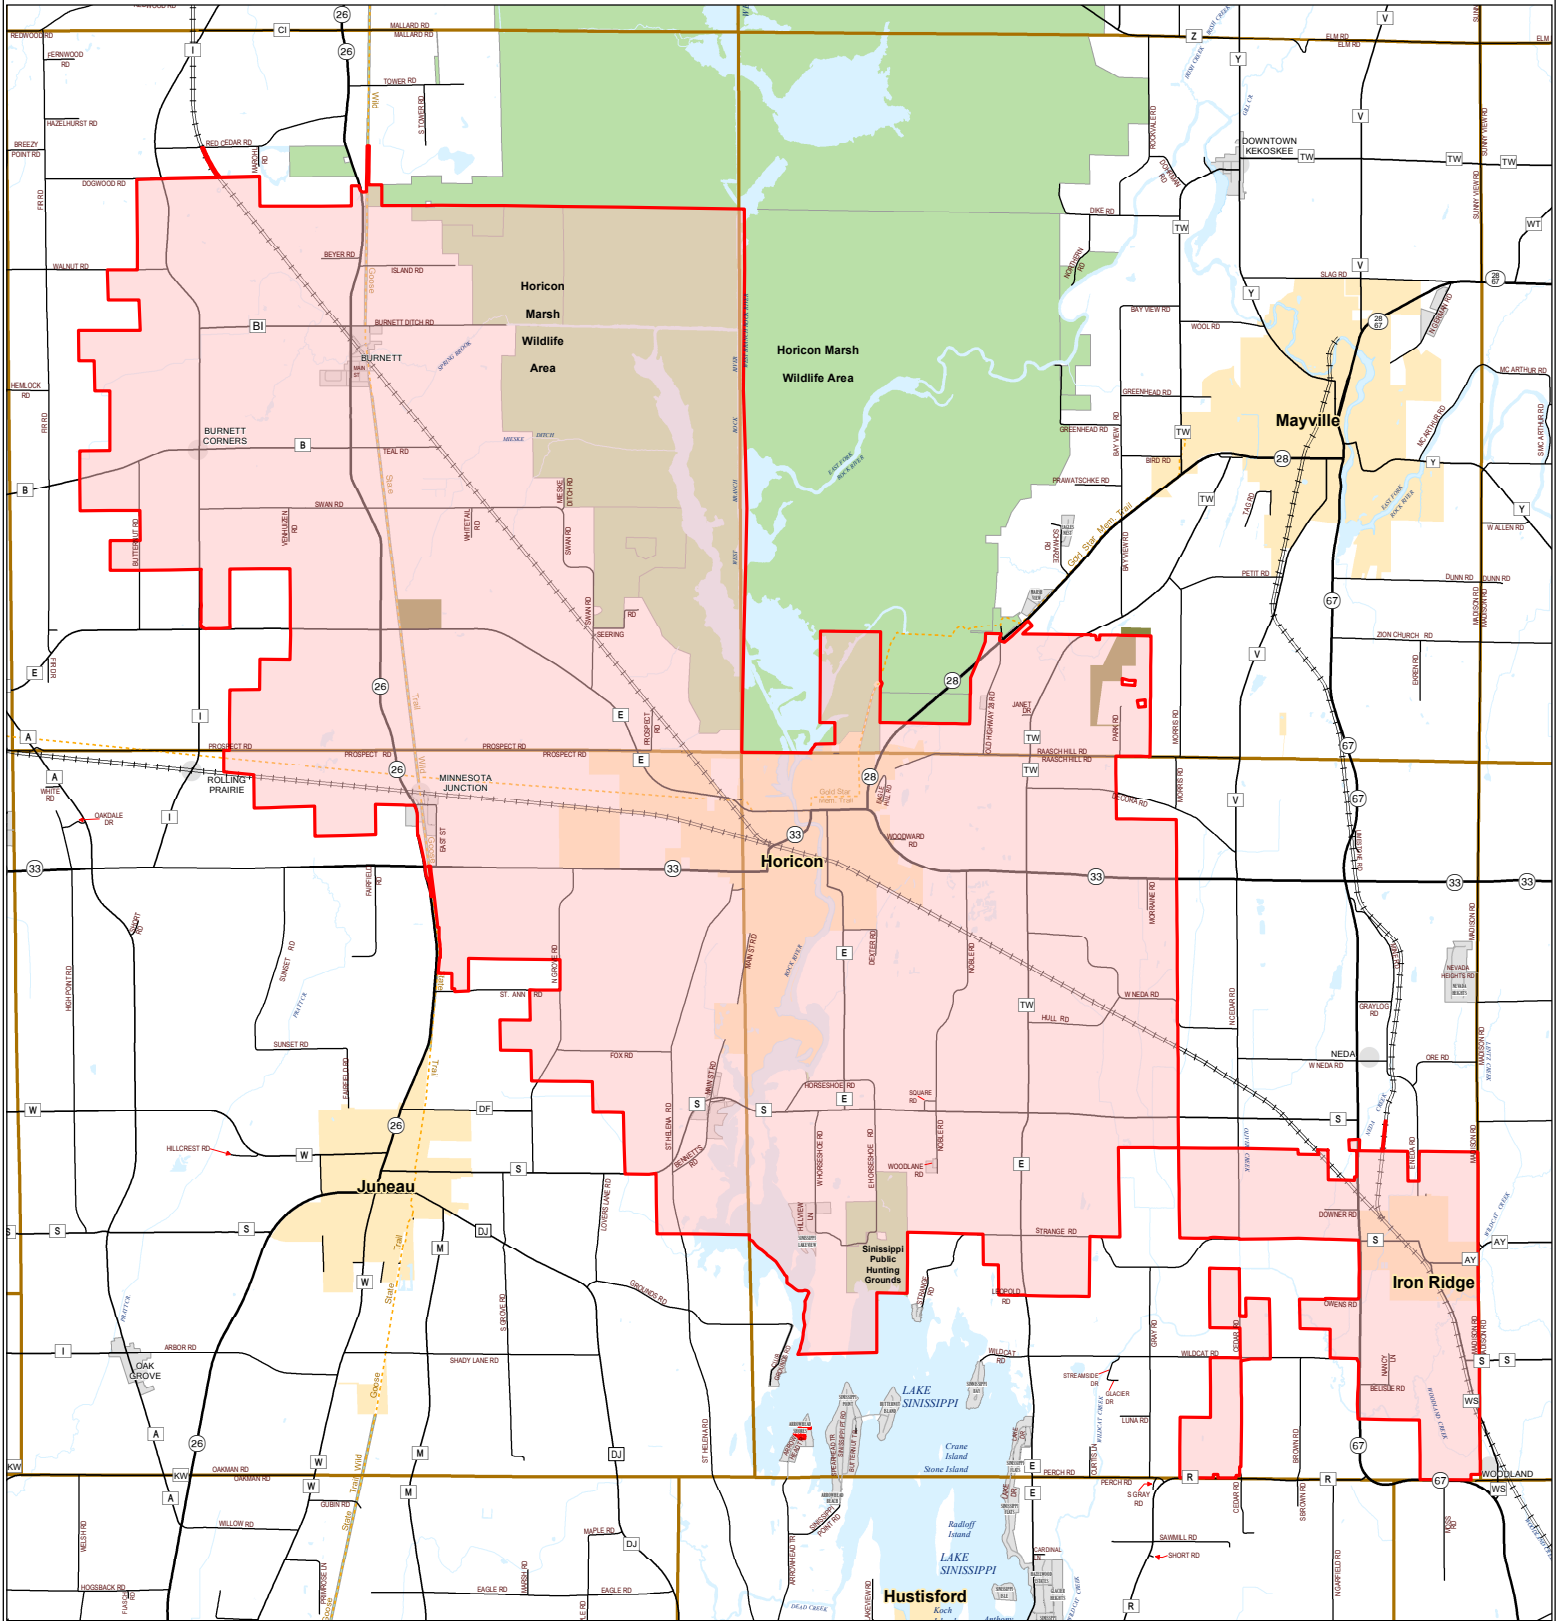

HORICON SCHOOL DISTRICT DODGE COUNTY, WI

Map Key

- US Highways
- State Highways
- County Roads
- Town Roads
- Railroads
- PLSS Sections
- Rivers / Streams
- Rural Addressing
- Town Boundaries
- Dodge County Boundary
- Lakes / Ponds
- Cities & Villages
- Plats / Subdivisions
- Public Lands
- Dodge County Parks
- Horicon School Dist.

0 0.25 0.5 1 1.5 2 Miles

Dodge County Land Resources & Parks Dept
March 2024

The data used to create this map is a compilation of records, information, and data from various city, county and state offices, and other sources. This map is only advisory, does not replace a survey, and may not be used for any legal purpose. Dodge County assumes no liability for any use or misuse of this information.

FOX LAKE	TRENTON	CHESTER	LEROY	LOMIRA
WESTFORD	BURNETT	KEKOSKEE	THERESA	
CALAMUS	BEAVER DAM	OAK GROVE	HUBBARD	HERMAN
ELBA	LOWELL	CLYMAN	HUSTISFORD	RUBICON
PORTLAND	SHIELDS	EMMET	LEBANON	ASHIPPUN